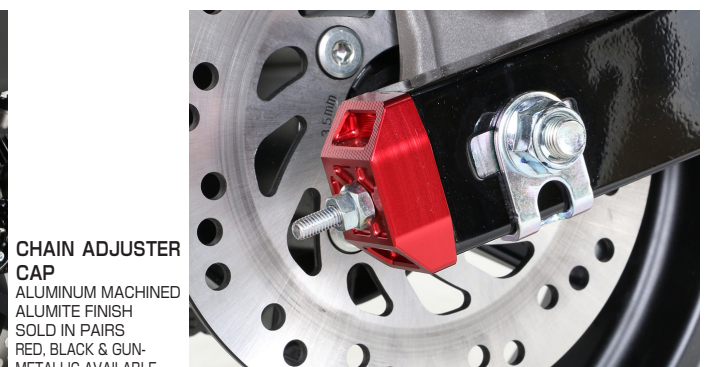

GROM (JC92)

CONVENIENT GRAB BAR !

Improves grip on the grab bar in tandem. Dress-up with ϕ 19 grab bar.

GRAB BAR

CODE	PRICE
80-653-14520	¥7,800
<ul style="list-style-type: none"> ● BOLT-ON ● ϕ 19 STEEL / BLACK PAINT ● INSTALLING BOLT / COLLAR INCLUDED 	
APPLICATION	GROM (JC92)

※ Helmet holder (80-564-14520) usable

VERY CONVENIENT FOR SHORT STOP!

Very convenient for touring and commuting !

HELMET HOLDER

CODE	PRICE
80-564-14520	¥3,200
<ul style="list-style-type: none"> ● BOLT-ON ● STAY : STEEL / BLACK PAINT ● HELMET LOCK type 2 (BLACK) ● 2 KEYS INCLUDED ● INSTALLING BOLT / COLLAR INCLUDED 	
APPLICATION	GROM (JC92)

※ Do not drive with helmet on.

※ Grab bar (80-653-14520) usable

COMING SOON!!

AERO VISOR
POLYCARBONATE
SMOKE TYPE
2-STEP HEIGHT
ADJUSTABLE
15 deg ANGLE
ADJUSTABLE

CABLE RECEIVER
ALUMINUM MACHINED
ALUMITE FINISH
RED, GOLD & GUN-
METALLIC

SIDE COVER SET
ALUMINUM
ALUMITE FINISH
SOLD IN PAIRS

BODY : GUN-METALLIC & BLACK
PHOTO : GUN-METALLIC

RED, SILVER & GOLD
AVAILABLE

CHAIN ADJUSTER CAP
ALUMINUM MACHINED
ALUMITE FINISH
SOLD IN PAIRS
RED, BLACK & GUN-
METALLIC AVAILABLE