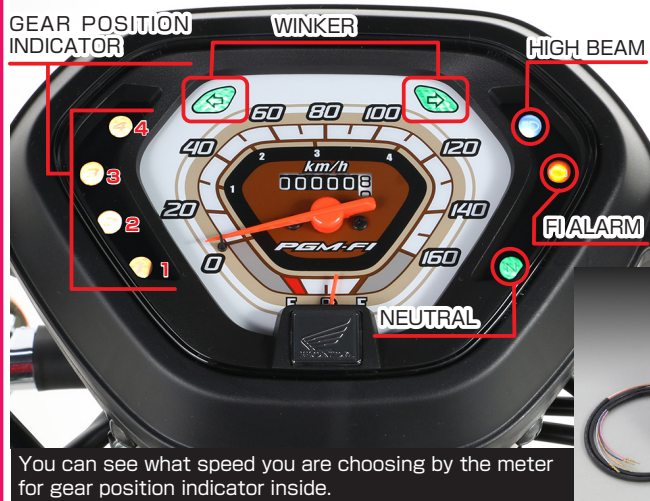

**METER RELATED PARTS**

**SUPER CUB 110, CROSS CUB 110**

**YOU CAN SEE WHAT SPEED YOU ARE CHOOSING!!  
GEAR POSITION INDICATOR BUILT-IN!  
SPEEDOMETER KIT NEWLY RELEASED!**

**SUPER CUB 110(JA44)**

You can see what speed you are choosing by the meter for gear position indicator inside.

**SPEEDOMETER KIT**

CODE	PRICE
752-1439000	¥20,000
<ul style="list-style-type: none"> <li>● GEAR POSITION INDICATOR BUILT-IN</li> <li>● DISPLAYS 140 km/h</li> <li>● GEAR POSITION HARNESS INCLUDED</li> </ul>	
APPLICATION   SUPER CUB 110 (JA44)	

\* Removing outside plastics is required for gear position harness connection

**CROSS CUB110(JA45)**

You can see what speed you are choosing by the meter for gear position indicator inside.

**SPEEDOMETER KIT**

CODE	PRICE
752-1446000	¥28,000
<ul style="list-style-type: none"> <li>● GEAR POSITION INDICATOR BUILT-IN</li> <li>● DISPLAYS 160 km/h</li> <li>● GEAR POSITION HARNESS INCLUDED</li> </ul>	
APPLICATION   CROSS CUB 110 (JA45)	