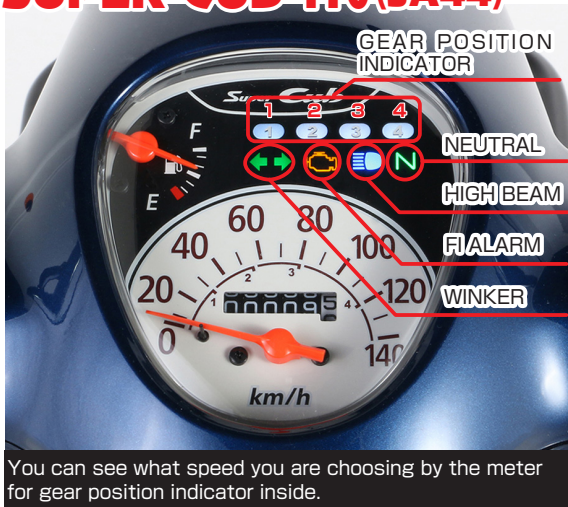

**METER RELATED PARTS**

**SUPER CUB 110, CROSS CUB 110**

**YOU CAN SEE WHAT SPEED YOU ARE CHOOSING!!  
GEAR POSITION INDICATOR BUILT-IN!  
SPEEDOMETER KIT NEWLY RELEASED!**

**SUPER CUB 110(JA44)**

You can see what speed you are choosing by the meter for gear position indicator inside.

**SPEEDOMETER KIT**

CODE	PRICE
752-1439000	¥20,000
<ul style="list-style-type: none"> <li>● GEAR POSITION INDICATOR BUILT-IN</li> <li>● DISPLAYS 140 km/h</li> <li>● GEAR POSITION HARNESS INCLUDED</li> </ul>	
APPLICATION   SUPER CUB 110 (JA44)	

\* Removing outside plastics is required for gear position harness connection

**CROSS CUB110(JA45)**

You can see what speed you are choosing by the meter for gear position indicator inside.

**SPEEDOMETER KIT**

CODE	PRICE
752-1446000	¥28,000
<ul style="list-style-type: none"> <li>● GEAR POSITION INDICATOR BUILT-IN</li> <li>● DISPLAYS 160 km/h</li> <li>● GEAR POSITION HARNESS INCLUDED</li> </ul>	
APPLICATION   CROSS CUB 110 (JA45)	