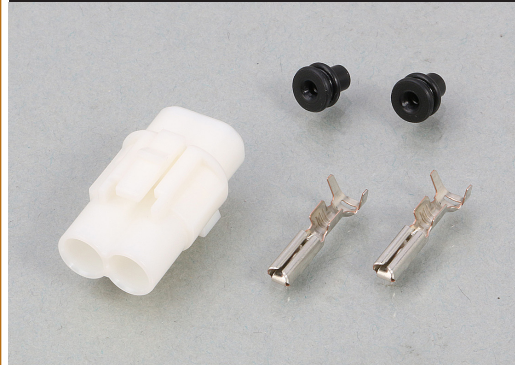

K · CON

**MT WATERPROOF TYPE SERIES
2P TYPE NEWLY RELEASED!**

Connector set that includes a coupler and terminals required.

CONNECTOR SET (MT WATERPROOF TYPE)

CODE	PRICE
0900-755-02028 CLICK	¥360
<ul style="list-style-type: none"> ● WATERPROOF TYPE ● COMPATIBLE WIRE : AV or AVSO.3 ~ 1.25 ● COUPLER : MALE / 2P ● MALE TERMINAL × 2, WIRE SEAL × 2 included ● SOLD AS A SET 	

* Color might be slightly different according to production lot.

NOW ON SALE!

CONNECTOR SET (3P)
CODE : 0900-755-02030

CONNECTOR SET (4P)
CODE : 0900-755-02032

CONNECTOR SET (MT WATERPROOF TYPE)

CODE	PRICE
0900-755-02029 CLICK	¥280
<ul style="list-style-type: none"> ● WATERPROOF TYPE ● COMPATIBLE WIRE : AV or AVSO.3 ~ 1.25 ● COUPLER : FEMALE / 2P ● FEMALE TERMINAL × 2, WIRE SEAL × 2 included ● SOLD AS A SET 	

* Color might be slightly different according to production lot.

NOW ON SALE!

CONNECTOR SET (3P)
CODE : 0900-755-02031

CONNECTOR SET (4P)
CODE : 0900-755-02033

**HONDA TYPE φ6
PUSH RIVET NEWLY RELEASED!**

BRAKE SWITCH TERMINAL SET (FLAG/HARNESS)

CODE	PRICE
0900-755-01051 CLICK	¥400
<ul style="list-style-type: none"> ● REPLACEMENT ● 187 TYPE FLAG TYPE FEMALE TERMINAL WITH SLEEVE ● HARNESS LENGTH : 400mm ● MATERIAL : WIRE (STRANDED SOFT-DRAWN COPPER WIRE) INSULATOR (PVC) ● TEMPERATURE : 80 °C ● SOLD IN PAIRS 	