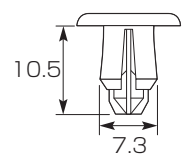

K · CON

**MT WATERPROOF TYPE SERIES
2P TYPE NEWLY RELEASED!**

CONNECTOR SET (MT WATERPROOF TYPE)

CODE	PRICE
0900-755-02028 CLICK	¥360
● WATERPROOF TYPE ● COMPATIBLE WIRE : AV or AVSO.3 ~ 1.25 ● COUPLER : MALE / 2P ● MALE TERMINAL × 2, WIRE SEAL × 2 included ● SOLD AS A SET	

* Color might be slightly different according to production lot.

NOW ON SALE!

CONNECTOR SET (3P)
CODE : 0900-755-02030

CONNECTOR SET (4P)
CODE : 0900-755-02032

CONNECTOR SET (MT WATERPROOF TYPE)

CODE	PRICE
0900-755-02029 CLICK	¥280
● WATERPROOF TYPE ● COMPATIBLE WIRE : AV or AVSO.3 ~ 1.25 ● COUPLER : FEMALE / 2P ● FEMALE TERMINAL × 2, WIRE SEAL × 2 included ● SOLD AS A SET	

* Color might be slightly different according to production lot.

NOW ON SALE!

CONNECTOR SET (3P)
CODE : 0900-755-02031

CONNECTOR SET (4P)
CODE : 0900-755-02033

**HONDA TYPE φ6
PUSH RIVET NEWLY RELEASED!**

PUSH RIVET (HONDA type)

CODE	PRICE
0900-005-00031 CLICK	¥320
● COMPATIBLE HOLE : φ 6 ● COMPATIBLE PLATE : 3.0 ~ 4.5mm thk. ● REUSABLE : 90116-KOA-E11 ● 3 IN A SET	

● SIZE (mm)

FREE

LOCKED

NOW ON SALE!

3 IN A SET

PUSH RIVET (HONDA type / φ 8)
CODE : 0900-005-00030

**REPLACEMENT BRAKE SWITCH
TERMINAL WITH HARNESS
NEWLY RELEASED!**

BRAKE SWITCH TERMINAL SET (FLAG/HARNESS)

CODE	PRICE
0900-755-01051 CLICK	¥400
● REPLACEMENT ● 187 TYPE FLAG TYPE FEMALE TERMINAL WITH SLEEVE ● HARNESS LENGTH : 400mm ● MATERIAL : WIRE (STRANDED SOFT-DRAWN COPPER WIRE) INSULATOR (PVC) ● TEMPERATURE : 80 °C ● SOLD IN PAIRS	

* Cover with sleeve / shrinkable tube / vinyl tube to insulate the connecting place to avoid short or causing trouble/

● SIZE (mm)

NOW ON SALE!

BRAKE SWITCH TERMINAL SET
CODE : 0900-755-01050