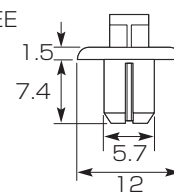

K · CON

**MT WATERPROOF TYPE SERIES
2P TYPE NEWLY RELEASED!**

CONNECTOR SET (MT WATERPROOF TYPE)

CODE	PRICE
0900-755-02028 CLICK	¥360
● WATERPROOF TYPE ● COMPATIBLE WIRE : AV or AVSO.3 ~ 1.25 ● COUPLER : MALE / 2P ● MALE TERMINAL × 2, WIRE SEAL × 2 included ● SOLD AS A SET	

* Color might be slightly different according to production lot.

NOW ON SALE!

CONNECTOR SET (3P)
CODE : 0900-755-02030

CONNECTOR SET (4P)
CODE : 0900-755-02032

CONNECTOR SET (MT WATERPROOF TYPE)

CODE	PRICE
0900-755-02029 CLICK	¥280
● WATERPROOF TYPE ● COMPATIBLE WIRE : AV or AVSO.3 ~ 1.25 ● COUPLER : FEMALE / 2P ● FEMALE TERMINAL × 2, WIRE SEAL × 2 included ● SOLD AS A SET	

* Color might be slightly different according to production lot.

NOW ON SALE!

CONNECTOR SET (3P)
CODE : 0900-755-02031

CONNECTOR SET (4P)
CODE : 0900-755-02033

**HONDA TYPE φ6
PUSH RIVET NEWLY RELEASED!**

PUSH RIVET (HONDA type)

CODE	PRICE
0900-005-00031 CLICK	¥320
● COMPATIBLE HOLE : φ 6 ● COMPATIBLE PLATE : 3.0 ~ 4.5mm thk. ● REUSABLE : 90116-KOA-E11 ● 3 IN A SET	

● SIZE (mm)

FREE

LOCKED

NOW ON SALE!

3 IN A SET

PUSH RIVET (HONDA type / φ 8)
CODE : 0900-005-00030

**REPLACEMENT BRAKE SWITCH
TERMINAL WITH HARNESS
NEWLY RELEASED!**

BRAKE SWITCH TERMINAL SET (FLAG/HARNESS)

CODE	PRICE
0900-755-01051 CLICK	¥400
● REPLACEMENT ● 187 TYPE FLAG TYPE FEMALE TERMINAL WITH SLEEVE ● HARNESS LENGTH : 400mm ● MATERIAL : WIRE (STRANDED SOFT-DRAWN COPPER WIRE) INSULATOR (PVC) ● TEMPERATURE : 80 °C ● SOLD IN PAIRS	

* Cover with sleeve / shrinkable tube / vinyl tube to insulate the connecting place to avoid short or causing trouble/

● SIZE (mm)

NOW ON SALE!

BRAKE SWITCH TERMINAL SET
CODE : 0900-755-01050