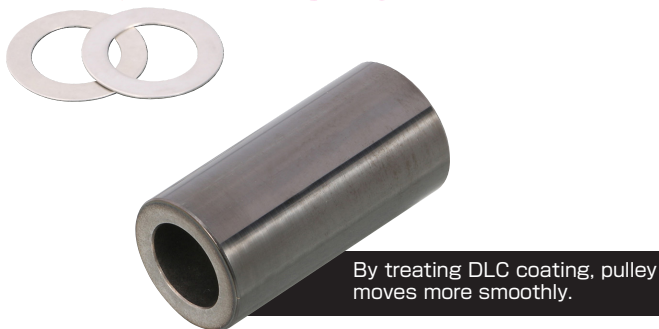

THIS TIME, "OIL FILTER SPRING SHEET & BRAKE LEVER" RELEASED !

K・PIT

THE SHEET IS BETWEEN OIL FILTER & SPRING!

OIL FILTER SPRING SHEET

CODE	PRICE
70-390-99010	¥ 180
<ul style="list-style-type: none"> <li>● REPLACEMENT ● O.D. : <math>\phi</math> 30mm I.D. : <math>\phi</math> 20mm 1mm thick</li> <li>● HONDA GENUINE NUMBER : 15414-300-000</li> <li>● KAWASAKI GENUINE NUMBER : 92022-1012 ● SOLD EACH</li> </ul>	
APPLICATION	<ul style="list-style-type: none"> <li>● HONDA VT250/F/Z (MC08/MC15), JADE (MC23), CBR250R (MC17/19), CBR250RR (MC22), HORNET250 (MC31), SPADA (MC20), MAGNA 250 (MC29) etc.</li> <li>● KAWASAKI NINJA 250R (EX250K), ZEPHYR 400/<math>\chi</math> (ZR400C), ZEPHYR 750/RS (ZR750C), GPZ900R (ZX900A), ZZR1100/ZX-11 (ZX1100D), ZEPHYR1100/RS (ZR1100A/B), ZRX1100 (ZR1100C/D), ZRX1200DAEG (ZR1200D) etc.</li> <li>● KITACO OIL ELEMENT : H-01 / K02</li> </ul>

REPLACEMENT BRAKE LEVER!  
FOR ADV150 NEWLY RELEASED!!

REPLACEMENT BRAKE LEVER FOR JAPANESE 4 MAKERS.  
\* SOME LEVERS HAVE DIFFERENT SHAPE & FINISH COMPARED TO GENUINE ONES.

★ Refer to Kitaco website for compatibility ★

HONDA		BRAKE LEVER			
TYPE	COLOR	CODE	GENUINE NUMBER	MODELS	PRICE
HR-25	BLACK	70-525-61250	53175-KYT-922	ADV150 (KF38)	¥ 1,700

SCOOTER RELATED PARTS

ACCELERATION CHARACTERISTICS SETTING !!

DLC VERSION !!