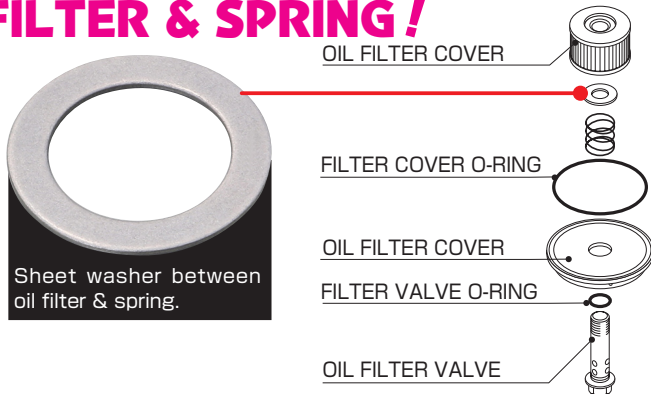

THIS TIME, "OIL FILTER SPRING SHEET & BRAKE LEVER" RELEASED !

K・PIT

THE SHEET IS BETWEEN OIL FILTER & SPRING!

OIL FILTER SPRING SHEET

CODE	PRICE
70-390-99010	¥ 180
<ul style="list-style-type: none"> <li>● REPLACEMENT ● O.D. : <math>\phi</math> 30mm I.D. : <math>\phi</math> 20mm 1mm thick</li> <li>● HONDA GENUINE NUMBER : 15414-300-000</li> <li>● KAWASAKI GENUINE NUMBER : 92022-1012 ● SOLD EACH</li> </ul>	
APPLICATION	<ul style="list-style-type: none"> <li>● HONDA VT250/F/Z (MC08/MC15), JADE (MC23), CBR250R (MC17/19), CBR250RR (MC22), HORNET250 (MC31), SPADA (MC20), MAGNA 250 (MC29) etc.</li> <li>● KAWASAKI NINJA 250R (EX250K), ZEPHYR 400/<math>\chi</math> (ZR400C), ZEPHYR 750/RS (ZR750C), GPZ900R (ZX900A), ZZR1100/ZX-11 (ZX1100D), ZEPHYR1100/RS (ZR1100A/B), ZRX1100 (ZR1100C/D), ZRX1200DAEG (ZR1200D) etc.</li> <li>● KITACO OIL ELEMENT : H-01 / K02</li> </ul>

HONDA		BRAKE LEVER			
TYPE	COLOR	CODE	GENUINE NUMBER	MODELS	PRICE
HR-25	BLACK	70-525-61250	53175-KYT-922	ADV150 (KF38)	¥ 1,700

SCOOTER RELATED PARTS

ACCELERATION CHARACTERISTICS SETTING !!

DLC VERSION !!