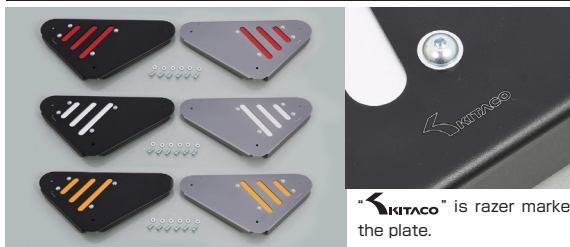

GROM (JC92)

**ALUMINUM 2-PIECE SIDE COVER!
 6 TYPE NEWLY RELEASED!**

Aluminum 2-piece side cover. Red / silver / gold based on black and gunmetal newly released.

"KITACO" is razer marked on the plate.

SIDE COVER SET

| COLOR | CODE | PRICE |
|--|-------------|----------|
| BLACK / RED | 615-1452020 | ¥ 15,000 |
| BLACK / SILVER | 615-1452060 | |
| BLACK / GOLD | 615-1452070 | |
| GUN-METALLIC / RED | 615-1452120 | |
| GUN-METALLIC / SILVER | 615-1452160 | |
| GUN-METALLIC / GOLD | 615-1452170 | |
| <ul style="list-style-type: none"> ● ALUMINUM ● ALUMITE FINISH ● 2-PIECE TYPE ● INSTALLING BOLT INCLUDED ● SOLD IN PAIRS | | |
| APPLICATION | GROM (JC92) | |

**ALUMINUM MACHINED!
 CHAIN ADJUSTER CAP
 NEWLY RELEASED!!**

Aluminum machined chain adjuster cap. Dress-up swing arm!

CHAIN ADJUSTER CAP

| COLOR | CODE | PRICE |
|---|-------------|---------|
| RED | 519-1452920 | ¥ 4,800 |
| BLACK | 519-1452950 | |
| GUN-METALLIC | 519-1452990 | |
| <ul style="list-style-type: none"> ● ALUMINUM ● ALUMITE FINISH ● SOLD IN PAIRS | | |
| APPLICATION | GROM (JC92) | |