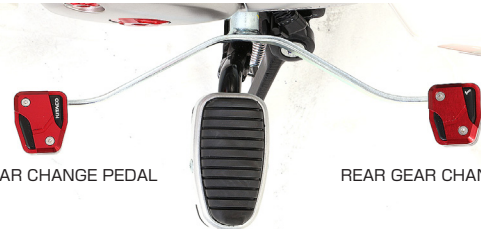

BODY RELATED PARTS

SUPER CUB C125

**ALUMINUM DRESS-UP PARTS!
 FOR SUPER CUB C125
 NEWLY RELEASED!**

**2-PIECE CONSTRUCTION
 & Unified design!**

BRAKE FOOT!

Just exchange with stock brake pedal cap!! Aluminum machined 2-piece construction dress up foot.

BRAKE FOOT

COLOR	CODE	PRICE
RED	516-1310220	¥5,000
GUN-METALLIC	516-1310290	
<ul style="list-style-type: none"> ● ALUMINUM MACHINED ● ALUMITE FINISH ● STOCK PEDAL EXCHANGE TYPE ● 2-PIECE CONSTRUCTION 		
APPLICATION SUPER CUB C125 (JA48)		

* Stock installing bolt reusable

CHANGE FOOT!

Just exchange with stock front / rear gear change pedal cap!! Aluminum machined 2-piece construction dress up foot.

CHANGE FOOT SET

COLOR	CODE	PRICE
RED	516-1310120	¥7,000
GUN-METALLIC	516-1310190	
<ul style="list-style-type: none"> ● ALUMINUM MACHINED ● ALUMITE FINISH ● STOCK PEDAL EXCHANGE TYPE ● 2-PIECE CONSTRUCTION ● SOLD IN PAIRS 		
APPLICATION SUPER CUB C125 (JA48)		

* Stock installing bolt reusable

FRONT GEAR CHANGE PEDAL

REAR GEAR CHANGE PEDAL

MASTER CYLINDER CAP!

Aluminum machined 2-piece construction master cylinder cap newly released!!

MASTER CYLINDER CAP type 5

COLOR	CODE	PRICE
RED	524-0005030	¥4,000
GUN-METALLIC	524-0005090	
<ul style="list-style-type: none"> ● ALUMINUM MACHINED ● ALUMITE FINISH ● 2-PIECE CONSTRUCTION ● INSTALLING COLT INCLUDED 		
APPLICATION SUPER CUB C125 (JA48), GROM (JC61/75) etc.		