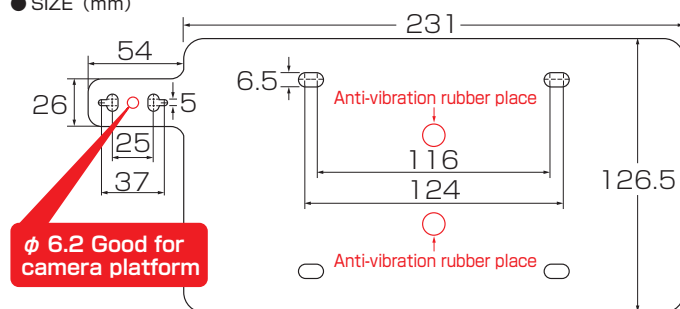

DRIVE RECORDER STAY NEWLY RELEASED!!

MULTI-POSITION & ANGLE !!

K•TOUR

Drive recorder camera stay newly released!! Comes with anti-vibration rubbers!

DRIVE RECORDER CAMERA STAY (REAR)

CODE	PRICE
80-563-90010	¥2,800
<ul style="list-style-type: none"> ● FOR REAR VIEW CAMERA ● TIGHTENS WITH LICENSE PLATE ● BASE : ALUMINUM WITH BLACK ALUMITE FINISH ● CAMERA STAY : STEEL WITH BLACK ● ANTI-VIBRATION RUBBER INCLUDED 	
APPLICATION	MITUBA DRIVE RECORDER EDR-11/21/21G, etc.

* Designed for drive recorder camera for motorcycle rear view.
Body united camera / active camera not usable

LICENSE PLATE

● SIZE (mm)

CAMERA STAY

● SIZE (mm)