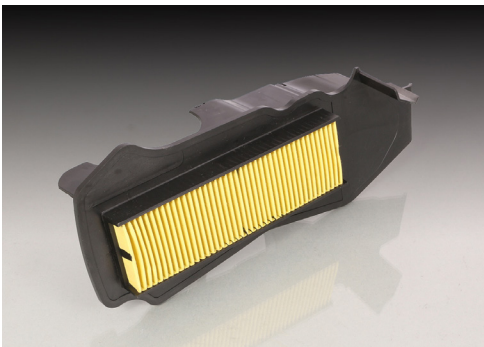

**CONVENIENT PARTS**

**SR400 (RH03J)**

**FOR SR400 (2010 ~)!  
SIMPLE!  
POWER SUPPLY EXTRACT  
HARNESS!!**

To prepare battery supply for cell phone, and etc. !  
Just insert between coupler to get battery !

**POWER SUPPLY EXTRACT HARNESS (YAMAHA type 3)**

CODE	PRICE
756-9000320	¥ 800
● FROM : STOP LAMP SWITCH COUPLER IN HEADLIGHT ● COMES WITH IDENTIFY TUBE (ACC +, GND -)	
APPLICATION	SR400 (RH03J)

- ※ BATT + not extracted
- ※ Not for the large current products such as amplifiers & compressors
- ※ Terminal of the harness has (CA/CB103/HONDA FEMALE)
- K-CON TERMINAL SET (CA/CB103/HONDA)** CODE : 0900-755-01000 PRICE : ¥400
  - MALE/FEMALE TERMINAL 5ea. MALE/FEMALE SLEEVE 5ea.

**THIS TIME "AIR ELEMENT" NEWLY RELEASED !!**

今回のアイテムは "エアエレメント" 追加ラインナップ。

**K・PIT**

**REPLACEMENT AIR ELEMENT! 3 ELEMENT NEWLY RELEASED !!**

REPLACEMENT ELEMENT FOR STOCK AIR CLEANER

**AIR ELEMENT**

CODE	PRICE
70-341-11280	¥ 1,200
● REPLACEMENT AIR ELEMENT ● DRY TYPE ● GENUINE NUMBER : 17213-GFC-900	
APPLICATION	TODAY (CARB)(AF61)、DIO-/CESTA (4st/CARB) (AF62)

※ Filter color is subject to change without previous notice

**AIR ELEMENT**

CODE	PRICE
70-341-11530	¥ 1,900
● REPLACEMENT AIR ELEMENT ● DRY TYPE ● GENUINE NUMBER : 17210-GGN-Y00	
APPLICATION	SUPER CUB 50 (AA09)、CROSS CUB 50 (AA06)、UPER CUB 50 PRO (AA07)