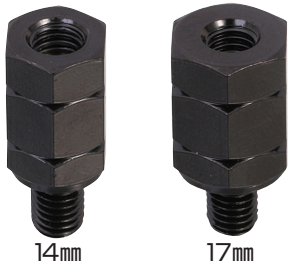

STEERING RELATED PARTS

GROM

**3-COLOR OF
 KITACO SHOCK ABSORBER
 FOR GROM!
 NEWLY RELEASED!!**

Kitaco original oil charged dumper with long term Kitaco experience
 Harder spring rate adapted.

KITACO SHOCK ABSORBER

COLOR	CODE	PRICE
METALLIC BLUE	520-1432110	¥11,000
RED	520-1432120	
YELLOW	520-1432130	
<ul style="list-style-type: none"> ● LENGTH : 244mm (SAME AS STOCK) ● OIL-CHARGED DUMPER ● PRELOAD : NON-STEP ● TANDEM USABLE ● SOLD EACH 		
APPLICATION	GROM (JC61/JC75)	

GROM (JC75)

K • CON

**8mm CCW MIRROR ADAPTER!
 WITH 14/17mm NEWLY RELEASED!!**

8mm CCW MIRROR ADAPTER /
 14mm / 17mm newly released !

MIRROR ADAPTER (8mm / CCW)

SIZE	CODE	PRICE
14mm	0900-505-00087	¥400
17mm	0900-505-00083	
<ul style="list-style-type: none"> ● STEEL ● BLACK ● MIRROR SIDE : 8mm CCW / VEHICLE SIDE : 8mm CCW ● 14 / 17mm ● SOLD EACH 		