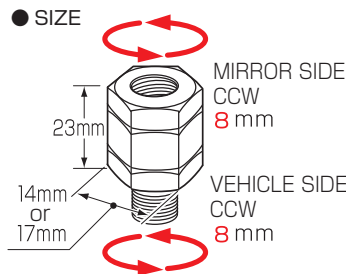

COLOR	CODE	PRICE
METALLIC BLUE	520-1432110	¥11,000
RED	520-1432120	
YELLOW	520-1432130	
<ul style="list-style-type: none"> ● LENGTH : 244mm (SAME AS STOCK) ● OIL-CHARGED DUMPER ● PRELOAD : NON-STEP ● TANDEM USABLE ● SOLD EACH 		
APPLICATION	GROM (JC61/JC75)	

GROM (JC75)

K • CON

**8mm CCW MIRROR ADAPTER!
 WITH 14/17mm NEWLY RELEASED!!**

8mm CCW MIRROR ADAPTER /
 14mm / 17mm newly released !

MIRROR ADAPTER (8mm / CCW)

SIZE	CODE	PRICE
14mm	0900-505-00087	¥400
17mm	0900-505-00083	
<ul style="list-style-type: none"> ● STEEL ● BLACK ● MIRROR SIDE : 8mm CCW / VEHICLE SIDE : 8mm CCW ● 14 / 17mm ● SOLD EACH 		