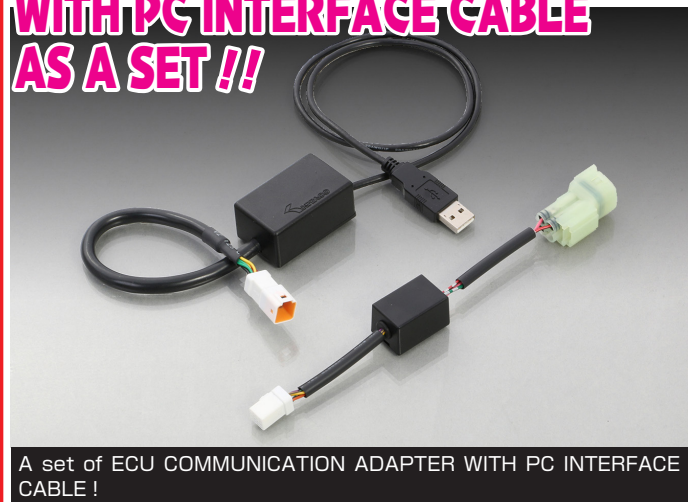

GROM (HRC RACE BASE MODEL)

**ECU COMMUNICATION ADAPTER
WITH PC INTERFACE CABLE
AS A SET !!**

A set of ECU COMMUNICATION ADAPTER WITH PC INTERFACE CABLE !

ECU COMMUNICATION ADAPTER SET

CODE	PRICE
764-1443100	¥ 17,000
● RACE USE ONLY ● A SET OF ECU COMMUNICATION ADAPTER & PC INTERFACE CABLE.	
APPLICATION GROM (HRC RACE BASE MODEL)	

※ It is for GROM HRC RACE BASE MODEL only. GROM (JC61/75) NOT USABLE
 ※ HRC DATA SETTING TOOL (CD-ROM) is required.
 ※ Kitaco original software "fuel manager" not usable.