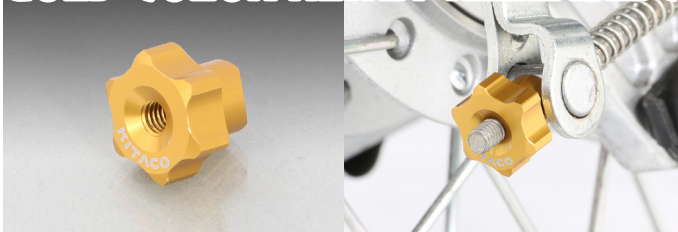

BRAKE ADJUST NUT! GOLD COLOR NEWLY RELEASED!!

Gold color is newly released! Aluminum machined with alumite finish brake adjust nut!

BRAKE ADJUST NUT type-1

COLOR	CODE	PRICE
GOLD	516-9000170	¥1,000
● ALUMINUM MACHINED ● ALUMITE FINISH ● HONDA GENUINE NUMBER : 95015-42000 ● SOLD EACH		
APPLICATION	SUPER CUB C125 (JA48), SUPER CUB 110 (JA44) etc.	

● SIZE

NOW ON SALE!

RED
CODE : 516-9000120
GUN-METALLIC
CODE : 516-9000190

Listed on VOL. 21-1 of 2019.