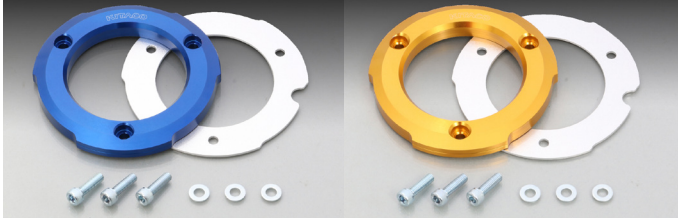

## BODY RELATED PARTS

MONKEY 125, SUPER CUB C125,  
PCX (JF81), PCX150 (KF30) etc.

### NEW COLOR RELEASED!! DRESS UP R CASE COVER!

Just exchanges with stock R protector cover (resin).  
Best look for R crankcase cover.

**NOW ON SALE!**

RED  
CODE : 307-1310620  
GUN-METALLIC  
CODE : 307-1310690

### R CASE COVER RING SET

COLOR	CODE	PRICE
BLUE	<a href="#">307-1310610</a>	¥6,500
GOLD	<a href="#">307-1310670</a>	
● TOP RING : ALUMINUM MACHINED ● ALUMITE FINISH ● RING PLATE : ALUMINUM SILVER ALUMITE FINISH		
APPLICATION	MONKEY 125 (JB02), SUPER CUB C125 (JA48)	

### BIGFOOT

COLOR	CODE	PRICE
BLUE	<a href="#">516-1300910</a>	¥6,400
● BOLT-ON ● ALUMINUM MACHINED ● ALUMITE FINISH ● SIZE : LENGTH 98mm X WIDTH 72mm ● SOLD EACH		
APPLICATION	MONKEY 125 (JB02), GROM (JC61/75)	