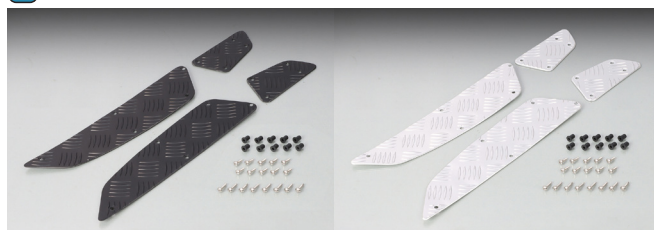

'25 MODEL
PCX
 (FNo.JK05-1200001~)
PCX160
 (FNo.KF47-1200001~)

CUSTOMIZED ITEM RELEASE!

BODY RELATED ITEM

RECOMMENDED ITEMS FOR STANDARD DRESS-UP!

STEP BOARD

DRESS-UP WITH ALUMINUM STRIPED BOARD! TWO COLOR LINE-UP SILVER AND BLACK ALUMITE!

APPLICATION

PCX (FNo.JK05-1200001~)、PCX160 (FNo.KF47-1200001~)

REMARKS

- BOLT-ON ● ALUMINUM (STRIPED BOARD SPECIFICATION)
- ALUMITE FINISH ● TAPPING SCREW, TRUSS HEAD SCREW, WELL NUT incl. ● SOLD IN PAIRS

COLOR	CODE	PRICE
BLACK	538-1490050 CLICK!	¥23,000
SILVER	538-1490060 CLICK!	

STRIPED BOARD
 BLACK ALUMITE

STRIPED BOARD
 SILVER ALUMITE