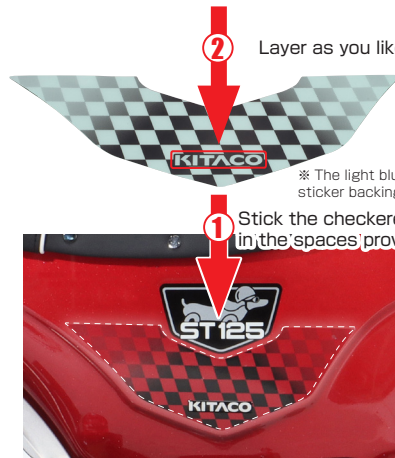

**CUSTOM SEAT 2nd FOR DAX125 !!
FOCUS ON STYLE !
2-STEP SEAT
NEWLY RELEASED !!**

EXTERIOR RELATED Dress-up item

CUSTOM SEAT type2

The seat shape does not ruin the custom style. The plain stepped style with piping makes this a must-have custom seat for dressing up Dax 125.

APPLICATION

DAX125 (JB04/JB06)

REMARKS

○ BOLT-ON ○ PASSENGER BELT incl. ○ HONDA OPTION REAR CARRIER (08L70-K2W-J10) USABLE

PIPING	CODE	PRICE
BLACK	610-1320150	¥21,000
WHITE	610-1320180	

**DRESS-UP FRAME WITH CHECKER STICKER!!
SIDE STICKER NEWLY RELEASED!!**

COMING SOON!

SIDE STICKER

※ The cream and light blue colors are sticker backing sheet.

KITACO THICK STICKER

This sticker is for the Dax 125 and will dress up the empty space on the side of the body when replacing with a down type muffler.

APPLICATION

DAX 125 (JB04/JB06)

REMARKS

○ KITACO LOGO THICK STICKER incl. ○ SOLD AS A SET

※ Be sure to degrease the area where stickers are applied.

BODY RELATED Dress-up item