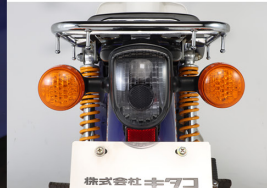

SMOKE TAIL LENS LINE-UP!!

Easy dress-up parts that can be replaced with the stock tail lens. A set of bulbs for the lens are also included.

LIGHT RELATED Dress-up item

PHOTO : SUPER CUB 110 (JA07)

PHOTO : CROSS CUB 110 (JA45)

REPLACE WITH SMOKE LENS

LIGHT IS ON

BRAKING!!

REPLACE WITH SMOKE LENS

LIGHT IS ON

BRAKING!!

SMOKE TAIL LENS (WEDGE BULB)

APPLICATION