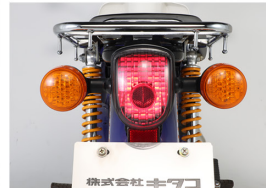

SMOKE TAIL LENS LINE-UP!!

Easy dress-up parts that can be replaced with the stock tail lens. A set of bulbs for the lens are also included.

LIGHT RELATED Dress-up item

PHOTO : SUPER CUB 110 (JA07)

PHOTO : CROSS CUB 110 (JA45)

REPLACE WITH SMOKE LENS

LIGHT IS ON

BRAKING!!

REPLACE WITH SMOKE LENS

LIGHT IS ON

BRAKING!!

SMOKE TAIL LENS (WEDGE BULB)

APPLICATION