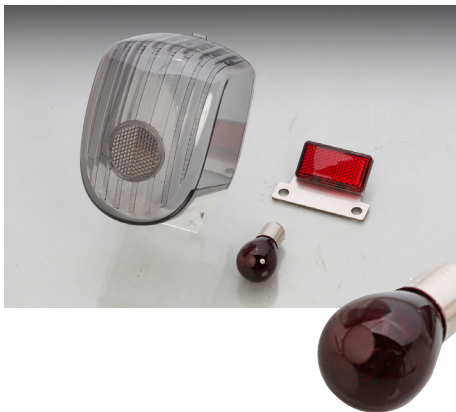

REPLACE WITH SMOKE LENS

LIGHT IS ON

BRAKING!!

REPLACE WITH SMOKE LENS

LIGHT IS ON

BRAKING!!

SMOKE TAIL LENS (WEDGE BULB)

APPLICATION

REMARKS

○ REFLECTOR / STAY INCLUDED ○ 12V-21/5W RED WEDGE BULB INCLUDED

* INSTALLING STOCK NUMBER PLATE STAY UPSIDE DOWN REQUIRED

CODE	PRICE
809-1439100 <small>CLICK</small>	¥3,600

○ REPLACEMENT 12V21/5W WEDGE BULB (RED) 806-0200310

SMOKE TAIL LENS (SOCKET BULB)

APPLICATION

SUPER CUB 50 (FNo.AA09-1005316 ~)
 SUPER CUB 50 (Weathering With You ver.) (FNo.AA09-1000001 ~)
 SUPER CUB 50 (60th ANNIVERSARY) (FNo.AA09-1100204 ~)
 SUPER CUB 50-STREET (FNo.AA09-1100001 ~)
 CROSS CUB 50 (KUMAMON ver.) (FNo.AA06-1100001 ~)
 SUPER CUB 50/PRO (FNo.AA07-1004914 ~)
 SUPER CUB 110 (FNo.JA44-1006422 ~ 1199999)
 SUPER CUB 110 (60th ANNIVERSARY) (FNo.JA44-1100404 ~ 1199999)
 SUPER CUB 110-STREET (FNo.JA44-1100001 ~ 1199999)
 SUPER CUB 110-PRO (FNo.JA42-1001917 ~ 1099999)
 CROSS CUB 110/(KUMAMON ver.) (FNo.JA45-1008211 ~ 1199999)

REMARKS

○ REFLECTOR / STAY INCLUDED ○ 12V21/5W RED BULB INCLUDED

* INSTALLING STOCK NUMBER PLATE STAY UPSIDE DOWN REQUIRED

CODE	PRICE
809-1446100 <small>CLICK</small>	¥3,600

○ REPLACEMENT 12V21/5W SOCKET BULB (RED) 806-0000202