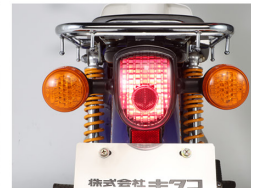

SMOKE TAIL LENS LINE-UP!!

Easy dress-up parts that can be replaced with the stock tail lens. A set of bulbs for the lens are also included.

LIGHT RELATED Dress-up item

PHOTO : SUPER CUB 110 (JA07)

PHOTO : CROSS CUB 110 (JA45)

REPLACE WITH SMOKE LENS

LIGHT IS ON

BRAKING!!

REPLACE WITH SMOKE LENS

LIGHT IS ON

BRAKING!!

SMOKE TAIL LENS (WEDGE BULB)

APPLICATION