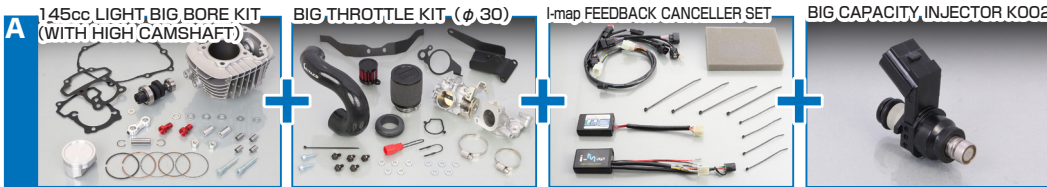

**CROSS CUB 110 (JA60), SUPER CUB 110 (JA59)!!
ENJOY THE FULL POWER OF 145cc LIGHT BIG BORE KIT!**

Measuring Vehicles :
CROSS CUB110 (JA60)

- A** ϕ 30 BIG THROTTLE KIT
+BIG CAPACITY INJECTOR K002 (x1.6)
+UNI FILER KIT
- B** ϕ 24 BIG THROTTLE KIT
+BIG CAPACITY INJECTOR K001 (x1.3)
+UNI FILER KIT
- C** ϕ 24 BIG THROTTLE KIT
+BIG CAPACITY INJECTOR K001 (x1.3)

INSTALLED PARTS

- I-MAP FEEDBACK CANCELLER SET
- +HIGH CAMSHAFT
- +CLASSIC DOWN MUFFLER

*Our measurements may differ from actual driving conditions.

COMBINATION PARTS (I-MAP 準拠)				
	CAMSHAFT	THROTTLE BODY	AIR CLEANER	INJECTOR
	STOCK	STOCK	STOCK	STOCK
CROSS CUB 110 (JA60) 145cc LIGHT BIG BORE	HIGH CAMSHAFT	STOCK	STOCK	STOCK
		STOCK	UNI FILTER	STOCK
		ϕ 24 BIG THROTTLE	STOCK	BIG CAPACITY INJECTOR K001 (x1.3)
		ϕ 24 BIG THROTTLE	UNI FILTER	BIG CAPACITY INJECTOR K001 (x1.3)
		ϕ 30 BIG THROTTLE	UNI FILTER	BIG CAPACITY INJECTOR K001 (x1.6)

* COMBINATION OF 145cc BIG BORE KIT OPTION PARTS

ENGINE RELATED Tune-up Item