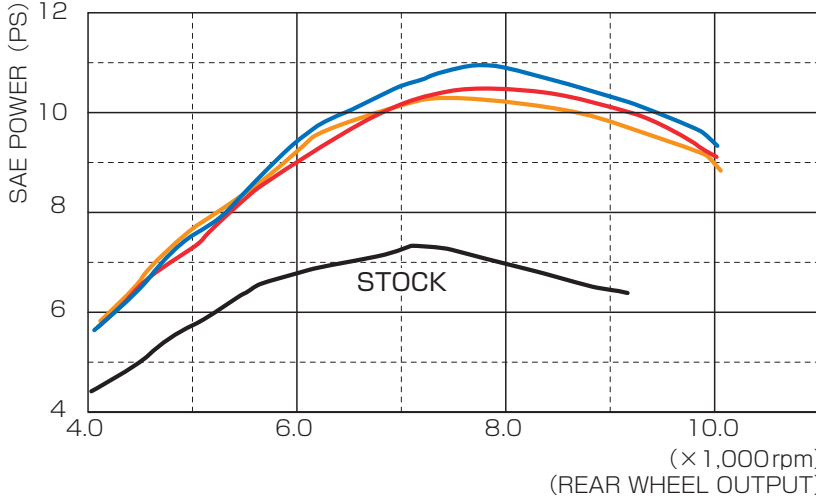

**CROSS CUB 110 (JA60), SUPER CUB 110 (JA59)!!
ENJOY THE FULL POWER OF 145cc LIGHT BIG BORE KIT!**

Measuring Vehicles :
CROSS CUB110 (JA60)

- A** ϕ 30 BIG THROTTLE KIT
+BIG CAPACITY INJECTOR K002 (x1.6)
+UNI FILER KIT
- B** ϕ 24 BIG THROTTLE KIT
+BIG CAPACITY INJECTOR K001 (x1.3)
+UNI FILER KIT
- C** ϕ 24 BIG THROTTLE KIT
+BIG CAPACITY INJECTOR K001 (x1.3)

INSTALLED PARTS

- I-MAP FEEDBACK CANCELLER SET
- +HIGH CAMSHAFT
- +CLASSIC DOWN MUFFLER

*Our measurements may differ from actual driving conditions.

COMBINATION PARTS (I-MAP 準拠)				
	CAMSHAFT	THROTTLE BODY	AIR CLEANER	INJECTOR
	STOCK	STOCK	STOCK	STOCK
CROSS CUB 110 (JA60) 145cc LIGHT BIG BORE	HIGH CAMSHAFT	STOCK	STOCK	STOCK
		STOCK	UNI FILTER	STOCK
		ϕ 24 BIG THROTTLE	STOCK	BIG CAPACITY INJECTOR K001 (x1.3)
		ϕ 24 BIG THROTTLE	UNI FILTER	BIG CAPACITY INJECTOR K001 (x1.3)
		ϕ 30 BIG THROTTLE	UNI FILTER	BIG CAPACITY INJECTOR K001 (x1.6)