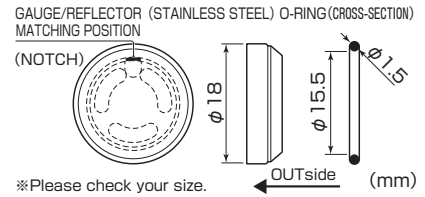

MASTER CYLINDER INSPECT WINDOW

APPLICATION
UNIVERSAL

REMARKS

○ SIZE : φ 18 ○ SOLD IN PAIRS

* Disassembly and assembly of the inspection window should be carried out by someone with specialized knowledge.

CODE	PRICE
0901-771-02010	¥500

SLANT NUMBER STAY NEWLY RELEASED!

This license plate stay allows you to tilt the license plate installation angle.

Tightens with flange nut to stock number plate stay. Number plate is tightened with M6x10 cap bolt.

* Installation pitch is 120mm

SLANT NUMBER STAY

APPLICATION

CROSS CUB 110 (JA45/JA60)、CT125·HUNTER CUB (JA55/JA65)、SUPER CUB C125 (JA48/JA58/JA71)

REMARKS

○ BOLT ON ○ FOR STOCK REAR FENDER ○ PITCH : 120mm
○ STEEL WITH BLACK ○ CAP BOLT / FLANGE NUT & WASHER incl.