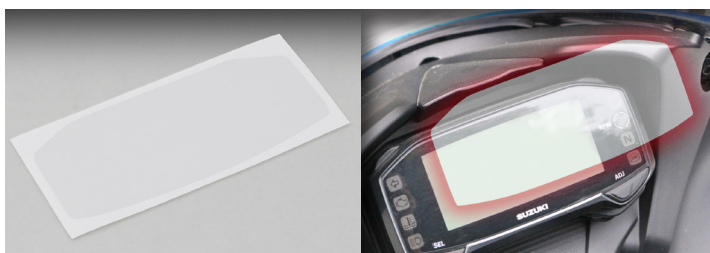

APPLICATION

GSX-R125 (DL33B/DL32D)、GSX-S125 (DL32B/DL32D)

REMARKS

○ PROTECTION FILM ○ POLYURETHANE ○ SOLD EACH

* Water pasting work such as spraying soapy water is required.

CODE	PRICE
000-2440000	¥2,700