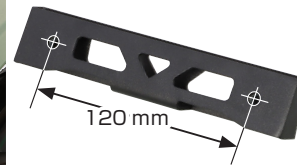

MASTER CYLINDER INSPECT WINDOW

APPLICATION
UNIVERSAL

REMARKS

○ SIZE : φ 18 ○ SOLD IN PAIRS

* Disassembly and assembly of the inspection window should be carried out by someone with specialized knowledge.

CODE	PRICE
0901-771-02010	¥500

SLANT NUMBER STAY NEWLY RELEASED!

This license plate stay allows you to tilt the license plate installation angle.

Tightens with flange nut to stock number plate stay. Number plate is tightened with M6x10 cap bolt.

* Installation pitch is 120mm

SLANT NUMBER STAY

APPLICATION

CROSS CUB 110 (JA45/JA60)、CT125·HUNTER CUB (JA55/JA65)、SUPER CUB C125 (JA48/JA58/JA71)

REMARKS

○ BOLT ON ○ FOR STOCK REAR FENDER ○ PITCH : 120mm
○ STEEL WITH BLACK ○ CAP BOLT / FLANGE NUT & WASHER incl.