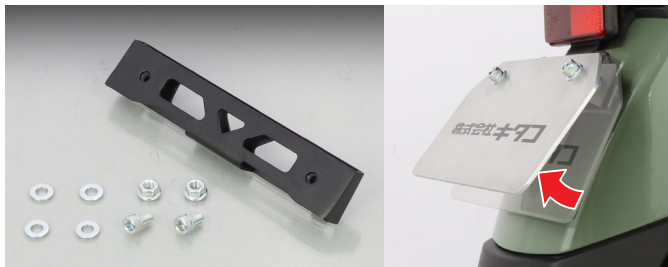

SLANT NUMBER STAY NEWLY RELEASED!

This license plate stay allows you to tilt the license plate installation angle.

Tightens with flange nut to stock number plate stay. Number plate is tightened with M6x10 cap bolt.

* Installation pitch is 120mm

SLANT NUMBER STAY

APPLICATION

CROSS CUB 110 (JA45/JA60)、CT125·HUNTER CUB (JA55/JA65)、SUPER CUB C125 (JA48/JA58/JA71)

REMARKS

○ BOLT ON ○ FOR STOCK REAR FENDER ○ PITCH : 120mm
○ STEEL WITH BLACK ○ CAP BOLT / FLANGE NUT & WASHER incl.