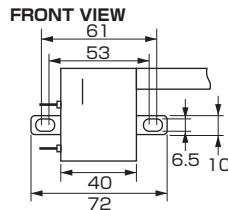

**APPLICATION**

GROM	JC61/JC75
FNo.JC92-1000001 ~ 1199999	
SUPER CUB C125	JA58
SUPER CUB 110	JA44/JA59
CROSS CUB110	JA45/JA60
	etc.

**REMARKS**

- SINGLE CYLINDER WITH TCI VEHICLE
- STAY (SPACER / COLLARS) incl.
- PLUG CORD LENGTH : 500mm
- ※ Plug cord not removable
- ※ Cutting the plug cord according to the vehicle / year is required.

IGNITION COIL TCI

UNIT : mm

TYPE	CODE	PRICE
TCI FULL KIT / RED	<a href="#">754-9011020</a>	¥4,800
TCI FULL KIT / BLACK	<a href="#">754-9011050</a>	

**REMARKS**

- SINGLE CYLINDER WITH CDI VEHICLE
- STAY incl.
- PLUG CORD LENGTH : 500mm
- ※ Plug cord not removable
- ※ Cutting the plug cord according to the vehicle / year is required.