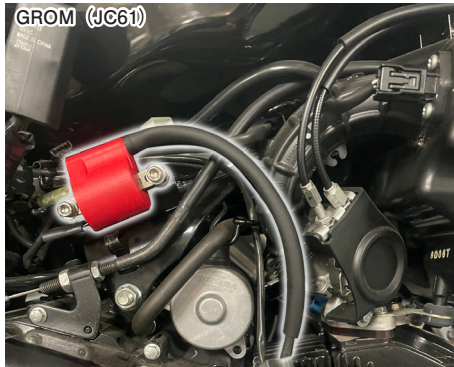

**IGNITION COIL (TCI / CDI IGNITION) FULL KIT**

**Comes with convenient brackets**  
**Full kit that allows for bolt-on installation**

**Description**

Compared to standard coils, Kitaco ignition coils have a higher discharge voltage, which can improve output, response, and fuel economy. They are universal types that support TCI and CDI ignition.  
※ Only Honda TCI and CDI vehicles have been confirmed to be compatible. Yamaha, Suzuki, etc. vehicles have not been confirmed.

**APPLICATION**

GROM	JC61/JC75
FNo.JC92-1000001 ~ 1199999	
SUPER CUB C125	JA58
SUPER CUB 110	JA44/JA59
CROSS CUB110	JA45/JA60
	etc.

**REMARKS**

- SINGLE CYLINDER WITH TCI VEHICLE
- STAY (SPACER / COLLARS) incl.
- PLUG CORD LENGTH : 500mm
- ※ Plug cord not removable
- ※ Cutting the plug cord according to the vehicle / year is required.

IGNITION COIL TCI

UNIT : mm

TYPE	CODE	PRICE
TCI FULL KIT / RED	<a href="#">754-9011020</a>	¥4,800
TCI FULL KIT / BLACK	<a href="#">754-9011050</a>	

**REMARKS**

- SINGLE CYLINDER WITH CDI VEHICLE
- STAY incl.
- PLUG CORD LENGTH : 500mm
- ※ Plug cord not removable
- ※ Cutting the plug cord according to the vehicle / year is required.