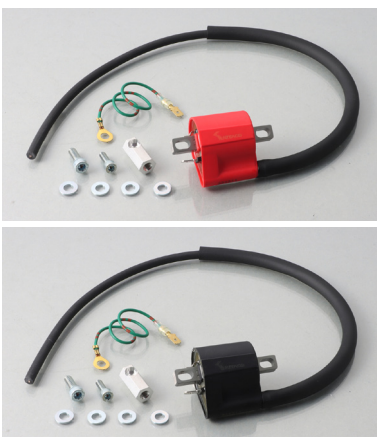

**IGNITION COIL (TCI / CDI IGNITION) FULL KIT**

**Comes with convenient brackets**  
**Full kit that allows for bolt-on installation**

**Description**

Compared to standard coils, Kitaco ignition coils have a higher discharge voltage, which can improve output, response, and fuel economy. They are universal types that support TCI and CDI ignition.  
※ Only Honda TCI and CDI vehicles have been confirmed to be compatible. Yamaha, Suzuki, etc. vehicles have not been confirmed.

**APPLICATION**

GROM	JC61/JC75
FNo.JC92-1000001 ~ 1199999	
SUPER CUB C125	JA58
SUPER CUB 110	JA44/JA59
CROSS CUB110	JA45/JA60
	etc.

**REMARKS**

- SINGLE CYLINDER WITH TCI VEHICLE
- STAY (SPACER / COLLARS) incl.
- PLUG CORD LENGTH : 500mm
- ※ Plug cord not removable
- ※ Cutting the plug cord according to the vehicle / year is required.

IGNITION COIL TCI

UNIT : mm

TYPE	CODE	PRICE
TCI FULL KIT / RED	<a href="#">754-9011020</a>	¥4,800
TCI FULL KIT / BLACK	<a href="#">754-9011050</a>	

**REMARKS**

- SINGLE CYLINDER WITH CDI VEHICLE
- STAY incl.
- PLUG CORD LENGTH : 500mm
- ※ Plug cord not removable
- ※ Cutting the plug cord according to the vehicle / year is required.