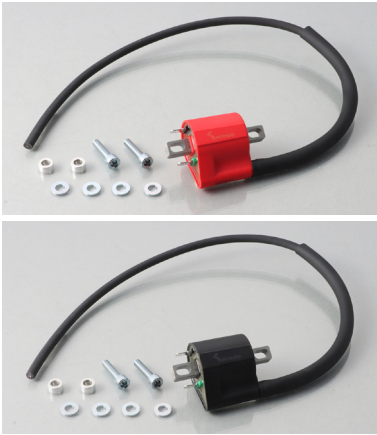

**IGNITION COIL (TCI / CDI IGNITION) FULL KIT**

**Comes with convenient brackets**  
**Full kit that allows for bolt-on installation**

**Description**

Compared to standard coils, Kitaco ignition coils have a higher discharge voltage, which can improve output, response, and fuel economy. They are universal types that support TCI and CDI ignition.  
※ Only Honda TCI and CDI vehicles have been confirmed to be compatible. Yamaha, Suzuki, etc. vehicles have not been confirmed.

**APPLICATION**

GROM	JC61/JC75
FNo.JC92-1000001 ~ 1199999	
SUPER CUB C125	JA58
SUPER CUB 110	JA44/JA59
CROSS CUB110	JA45/JA60
	etc.

**REMARKS**

- SINGLE CYLINDER WITH TCI VEHICLE
- STAY (SPACER / COLLARS) incl.
- PLUG CORD LENGTH : 500mm
- ※ Plug cord not removable
- ※ Cutting the plug cord according to the vehicle / year is required.

IGNITION COIL TCI

UNIT : mm

TYPE	CODE	PRICE
TCI FULL KIT / RED	<a href="#">754-9011020</a>	¥4,800
TCI FULL KIT / BLACK	<a href="#">754-9011050</a>	

**REMARKS**

- SINGLE CYLINDER WITH CDI VEHICLE
- STAY incl.
- PLUG CORD LENGTH : 500mm
- ※ Plug cord not removable
- ※ Cutting the plug cord according to the vehicle / year is required.