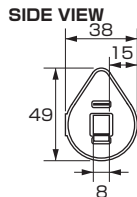

APPLICATION

MONKEY/GORILLA	
FNo.Z50J-2000001 ~	
FNo.AB27-1000001 ~ 1899999	
MONKEY BAJA	ALL
APE50	
FNo.AC16-1000001 ~ 1599999	
XR50 MOTERD	AD14
APE 100	HC07
APE 100-D	HC13
XR100 MOTARD	HD13
XR50R/CRF50F	AE03