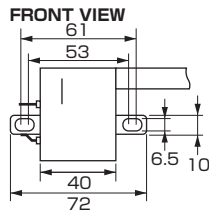

APPLICATION

MONKEY/GORILLA	
FNo.Z50J-2000001 ~	
FNo.AB27-1000001 ~ 1899999	
MONKEY BAJA	ALL
APE50	
FNo.AC16-1000001 ~ 1599999	
XR50 MOTERD	AD14
APE 100	HC07
APE 100-D	HC13
XR100 MOTARD	HD13
XR50R/CRF50F	AE03