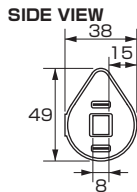

**APPLICATION**

GROM	JC61/JC75
FNo.JC92-1000001 ~ 1199999	
SUPER CUB C125	JA58
SUPER CUB 110	JA44/JA59
CROSS CUB110	JA45/JA60
	etc.

**REMARKS**

- SINGLE CYLINDER WITH TCI VEHICLE
- STAY (SPACER / COLLARS) incl.
- PLUG CORD LENGTH : 500mm
- ※ Plug cord not removable
- ※ Cutting the plug cord according to the vehicle / year is required.

IGNITION COIL TCI

UNIT : mm

TYPE	CODE	PRICE
TCI FULL KIT / RED	<a href="#">754-9011020</a>	¥4,800
TCI FULL KIT / BLACK	<a href="#">754-9011050</a>	

**REMARKS**

- SINGLE CYLINDER WITH CDI VEHICLE
- STAY incl.
- PLUG CORD LENGTH : 500mm
- ※ Plug cord not removable
- ※ Cutting the plug cord according to the vehicle / year is required.