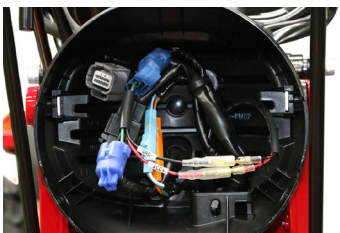

BAR END CAP

COLOR	CODE	PRICE
RED	506-1310920 CLICK	¥4,800
GUN METALLIC	506-1310990 CLICK	

● FOR STOCK HANDLE BAR ● ALUMINUM MACHINED WITH ALUMITE FINISH ● 2-PIECE CONSTRUCTION ● WEIGHT : 50g (STOCK : 118.8g) ● M6 CAP INCLUDED ● SOLD IN PAIRS

POWER SUPPLY EXTRACT HARNESS type4

CODE	PRICE
756-9000130 CLICK	¥1,200

● FROM : INSIDE THE HEADLIGHT ● KITACO ORIGINAL MARK TUBE (ACC ⊕, GND ⊖) INCLUDED