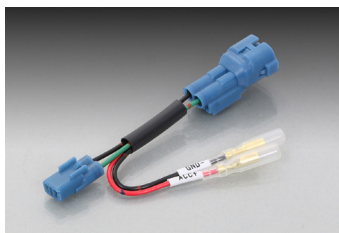

BILLET LEVER

COLOR	CODE	PRICE
BLACK	525-1310250 CLICK	¥5,000
SILVER	525-1310260 CLICK	

● ALUMINUM MACHINED WITH ALUMITE FINISH ● SOLD EACH

BAR END CAP

COLOR	CODE	PRICE
RED	506-1310920 CLICK	¥4,800
GUN METALLIC	506-1310990 CLICK	

● FOR STOCK HANDLE BAR ● ALUMINUM MACHINED WITH ALUMITE FINISH ● 2-PIECE CONSTRUCTION ● WEIGHT : 50g (STOCK : 118.8g) ● M6 CAP INCLUDED ● SOLD IN PAIRS

POWER SUPPLY EXTRACT HARNESS type4

CODE	PRICE
756-9000130 CLICK	¥1,200

● FROM : INSIDE THE HEADLIGHT ● KITACO ORIGINAL MARK TUBE (ACC ⊕, GND ⊖) INCLUDED

OIL FILLER CAP type 1

COLOR	CODE	PRICE
RED	307-1300820 CLICK	¥3,600
GOLD	307-1300870 CLICK	

● WIRING POSSIBLE ● ALUMINUM MACHINED WITH ALUMITE FINISH ● SIZE : M20 × P2.5 ● O-RING INCLUDED ● SOLD EACH

※ Tightens with hex lobe wrench

OIL FILLER CAP type 2

COLOR	CODE	PRICE
RED	307-1310820 CLICK	¥2,800
BLACK	307-1310850 CLICK	
SILVER	307-1310860 CLICK	
GOLD	307-1310870 CLICK	

● ALUMINUM MACHINED WITH ALUMITE FINISH ● SIZE : M20×P2.5 ● O-RING INCLUDED ● SOLD EACH