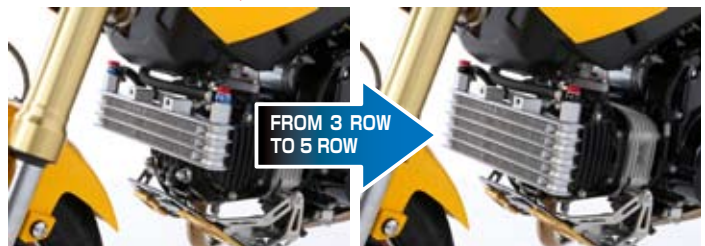

FOR  $\phi$  22.2 ※,  $\phi$  25.4 ※,  $\phi$  28.6  
※ ADJUSTABLE RUBBER INCLUDED.

**GROM, MSX125**

**5 ROW OIL COOLER  
for GROM / MSX125!!**

Must for high tuned engine with big bore kit. Aluminum machined tappet cap (silver / black) available !

TAPPET CAP IMAGE

**NEW SUPER OIL COOLER KIT (5 ROW / UPPER MOUNT)**

TAPPET CAP	CODE	PRICE
BLACK	360-1432920	¥29,800
SILVER	360-1432930	

- FOR KITACO 164/181 cc LIGHT BIG BORE KIT, ULTRA CLUTCH COVER KIT
- 5-ROW CONDENSER ADOPTED ● TAPPET CAP : ALUMINUM MACHINED
- APPLICATION : ALUMITE FINISH ● UNION NIPPLE : BLACK ALUMITEFINISH

APPLICATION | GROM (JC61) ※

※ KITACO 133cc CYLINDER, STOCK R CRANKCASE COVER NOT USABLE

**ALUMINUM TAPPET CAP**

HEAT RELEASE FIN IS DESIGNED ON THE SURFACE. OIL-STAY GROOVES ON THE BACK ARE ALSO DESIGNED.