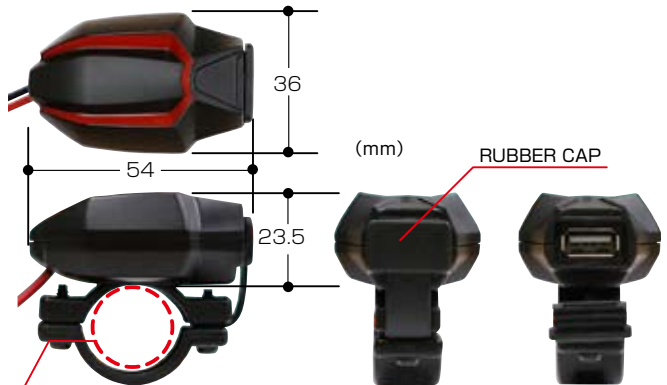

**ACCESSORY**

**SINGLE USB PORT!  
COMPACT BODY!!**

Handle clamp type with single USB port compact body.  
Best for battery supply for mobile phone.

USB BATTERY SUPPLY IMAGE

**USB BATTERY SUPPLY (SMALL TYPE)**

CODE	PRICE
757-1000100	¥2,980

- UNIVERSAL (12V) ● USB SINGLE PORT ● OUTPUT : DC5V2,500mA
- FOR  $\phi$  22.2,  $\phi$  25.4,  $\phi$  28.6mm HANDLE BAR ● CORD LENGTH : 145cm
- DRIP-PROOF ● BLUE LED built-in

FOR  $\phi$  22.2 ※,  $\phi$  25.4 ※,  $\phi$  28.6  
※ ADJUSTABLE RUBBER INCLUDED.

**GROM, MSX125**

**5 ROW OIL COOLER  
for GROM / MSX125!!**

Must for high tuned engine with big bore kit. Aluminum machined tappet cap (silver / black) available !

TAPPET CAP IMAGE

**NEW SUPER OIL COOLER KIT (5 ROW / UPPER MOUNT)**

TAPPET CAP	CODE	PRICE
BLACK	360-1432920	¥29,800
SILVER	360-1432930	

- FOR KITACO 164/181 cc LIGHT BIG BORE KIT, ULTRA CLUTCH COVER KIT
- 5-ROW CONDENSER ADOPTED ● TAPPET CAP : ALUMINUM MACHINED
- APPLICATION : ALUMITE FINISH ● UNION NIPPLE : BLACK ALUMITEFINISH