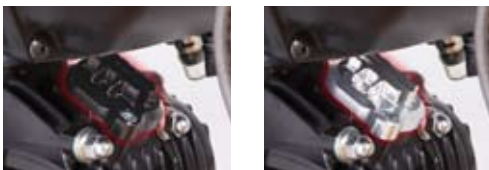

CODE	PRICE
757-1000100	¥2,980

- UNIVERSAL (12V) ● USB SINGLE PORT ● OUTPUT : DC5V2,500mA
- FOR  $\phi$  22.2,  $\phi$  25.4,  $\phi$  28.6mm HANDLE BAR ● CORD LENGTH : 145cm
- DRIP-PROOF ● BLUE LED built-in

FOR  $\phi$  22.2 ※,  $\phi$  25.4 ※,  $\phi$  28.6  
※ ADJUSTABLE RUBBER INCLUDED.

**GROM, MSX125**

**5 ROW OIL COOLER  
for GROM / MSX125!!**

Must for high tuned engine with big bore kit. Aluminum machined tappet cap (silver / black) available !

TAPPET CAP IMAGE

**NEW SUPER OIL COOLER KIT (5 ROW / UPPER MOUNT)**

TAPPET CAP	CODE	PRICE
BLACK	360-1432920	¥29,800
SILVER	360-1432930	

- FOR KITACO 164/181 cc LIGHT BIG BORE KIT, ULTRA CLUTCH COVER KIT
- 5-ROW CONDENSER ADOPTED ● TAPPET CAP : ALUMINUM MACHINED
- APPLICATION : ALUMITE FINISH ● UNION NIPPLE : BLACK ALUMITEFINISH

APPLICATION | GROM (JC61) ※

※ KITACO 133cc CYLINDER, STOCK R CRANKCASE COVER NOT USABLE

**ALUMINUM TAPPET CAP**

HEAT RELEASE FIN IS DESIGNED ON THE SURFACE. OIL-STAY GROOVES ON THE BACK ARE ALSO DESIGNED.