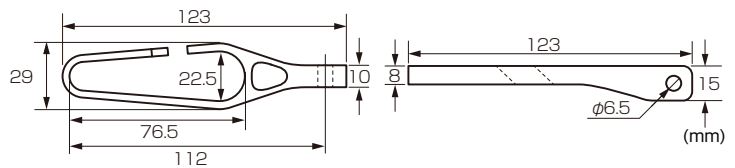

PHOTO : APE50 ※ M6x30 cap bolt & lock nut (sold separately) required.

**BRAKE HOSE GUIDE type2**

REMARKS

- UNIVERSAL ○ ALUMINUM MACHINED ○ ALUMITE FINISH
- M6×20 CAP BOLT INCL. ○ SOLD EACH

COLOR	CODE	PRICE
RED	569-9010120	¥1,800
BLACK	569-9010150	
SILVER	569-9010160	

※ M6x30 cap bolt & lock nut (sold separately) required.

PHOTO : JOG ZR

**METER CABLE GUIDE type2**

REMARKS

- UNIVERSAL ○ ALUMINUM MACHINED ○ ALUMITE FINISH
- M6×20 CAP BOLT INCL. ○ SOLD EACH

COLOR	CODE	PRICE
RED	569-9020120	¥2,000
BLACK	569-9020150	
SILVER	569-9020160	