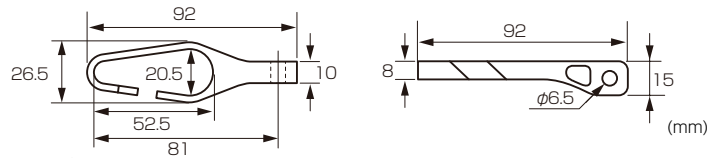

**PROTECTS WHEEL AND CABLE!  
BRAKE HOSE GUIDE type2, METER CABLE GUIDE type2  
RECOMMENDED FOR DRESS-UP !**

Universal guides not to touch brake hose & meter cable with tire etc.

STEERING RELATED Dress-up item

PHOTO : APE50 ※ M6x30 cap bolt & lock nut (sold separately) required.

**BRAKE HOSE GUIDE type2**

REMARKS

- UNIVERSAL ○ ALUMINUM MACHINED ○ ALUMITE FINISH
- M6×20 CAP BOLT INCL. ○ SOLD EACH

COLOR	CODE	PRICE
RED	569-9010120	¥1,800
BLACK	569-9010150	
SILVER	569-9010160	

※ M6x30 cap bolt & lock nut (sold separately) required.

PHOTO : JOG ZR

**METER CABLE GUIDE type2**

REMARKS

- UNIVERSAL ○ ALUMINUM MACHINED ○ ALUMITE FINISH
- M6×20 CAP BOLT INCL. ○ SOLD EACH

COLOR	CODE	PRICE
RED	569-9020120	¥2,000
BLACK	569-9020150	
SILVER	569-9020160	

※ M6x30 cap bolt & lock nut (sold separately) required.