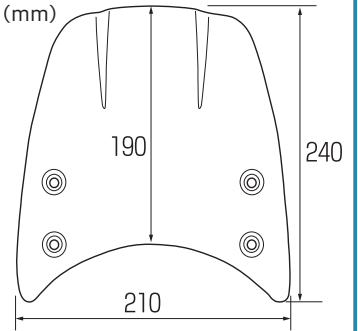

BODY DRESS-UP RELATED PARTS

DRESS-UP AERO VISOR!

AERO VISOR

CODE	PRICE
670-1861100	¥9,000
● BOLT-ON ● SCREEN : POLYCARBONATE WITH DARK SMOKE ● STAY : STEEL WITH BLACK ● INSTALLING BOLT / COLLAR incl. ● SOLD AS A SET	
APPLICATION REBEL250 (FNo.MC49-1200001 ~) ※ S Edition not usable	

※ There are some scratches and stains due to the material characteristics of the visor body and the manufacturing process.

● SIZE (mm)

EXCHANGE WITH ALUMINUM MACHINED!
BLACK ALUMITE NEWLY JOINED!!

FRAME CAP

CODE	PRICE
588-1820150	¥3,800
● ALUMINUM MACHINED ● ALUMITE FINISH ● O-RING incl. ● SOLD AS A SET	
APPLICATION REBEL250 (MC49), CB400SF (NC42), CB400 SUPER BOL D'OR (NC42)	

ON SALE
FRAME CAP
PRICE : ¥3,800
RED : 588-1820120
SILVER : 588-1820160
GOLD : 588-1820170

K • TOUR

CONVENIENT HELMET HOLDER
WHEN TOURING / SHORT
TIME BREAK!!

HELMET HOLDER

CODE	PRICE
80-564-18600	¥3,200
● K-TOUR BRAND ● BOLT-ON ● TIGHTENS WITH TANDEM STEP BOLT ● HELMET LOCK type 2 (BODY : BLACK) ● STAY : STEEL WITH BLACK ● 2 KEYS incl. (SPARE KEY incl.)	
APPLICATION REBEL250 (MC49)	

※ Do not drive with helmet holder on.