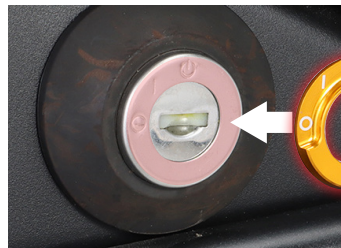

REBEL 250

BRAND NEW ITEMS

BODY DRESS-UP RELATED PARTS

DRESS-UP MAIN KEY BOX!

Aluminum machined dress-up main key box cover.

KEY BOX COVER type 4

COLOR	CODE	PRICE
BLUE	556-1000410	¥ 1,000
RED	556-1000420	
GOLD	556-1000470	

- ALUMINUM MACHINED ● ALUMITE FINISH ● LAZER MARKER PRINTED
- BOTH SIDED-TAPE ATTACHING TYPE ● SOLD EACH

APPLICATION | REBEL250 (MC49), REBEL500 (PC60)

Attached in aligned with the mark.

K • TOUR

SUPPORTS TANDEM RIDE! MORE COMFORTABLE LIFE FOR PASSENGERS!

Supports tandem rider with backrest.

TANDEM BACK REST

CODE	PRICE
80-652-18600	¥ 12,000

- K-TOUR BRAND ● BOLT ON ● STAY : STEEL WITH BLACK
- PAD SIZE : W310× H90× L100(mm) ● DIMPLE MESH
- BACKREST PAD SLIGHTLY ADJUSTABLE
- INSTALLING BOLT / WASHER incl.

APPLICATION | REBEL250 (MC49)

Pad is slightly adjustable

Supports passenger gently.